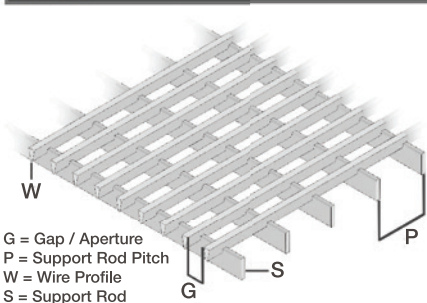

Gap Decorative Mesh Features For Stadium Balustrades & Stairways

A: GB Wire Profile

Profile	Width (mm)	Height (mm)
28GB	2.20	4.50
34GB	2.80	5.00
42GB	3.40	6.50
50GB	5.00	6.00

Support Rod Profiles

Refer to our website for additional mesh Balustrade options.