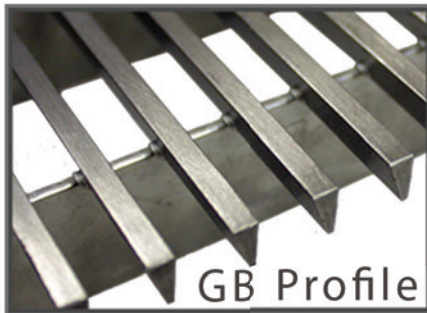

Gap Decorative Mesh Features For Stadium Balustrades & Stairways

A: GB Wire Profile

Profile	Width (mm)	Height (mm)
28GB	2.20	4.50
34GB	2.80	5.00
42GB	3.40	6.50
50GB	5.00	6.00

Support Rod Profiles

Refer to our website for additional mesh Balustrade options.